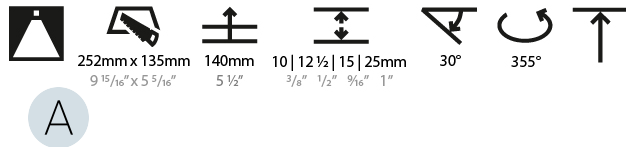

RATINGS AND CERTIFICATIONS

Zaneen Group Inc. © 2024, T 1800-388-3382, F 416-247-9319, www.zaneen.com
Certified By: Certified for North American Standards
Available for international specifications by adding "INT" at the end of the existing Model #. For assistance on 'custom' specifications, contact zteam@zaneen.com.
IP Rating: IP44
If a conflict occurs to supply the best product, we reserve the right to change specifications or materials without notice. The most recent specification sheets are found at zaneen.com