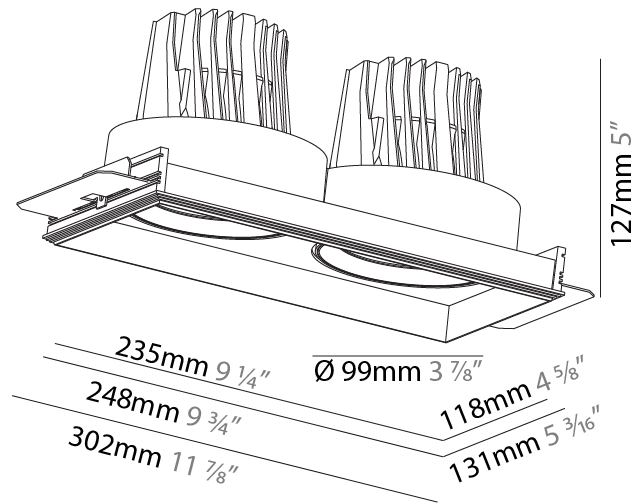

RATINGS AND CERTIFICATIONS

Zaneen Group Inc. © 2024, T 1800-388-3382, F 416-247-9319, www.zaneen.com
Certified By: Certified for North American Standards
Available for international specifications by adding "INT" at the end of the existing Model #. For assistance on 'custom' specifications, contact zteam@zaneen.com.
IP Rating: IP44
If a conflict occurs to supply the best product, we reserve the right to change specifications or materials without notice. The most recent specification sheets are found at zaneen.com